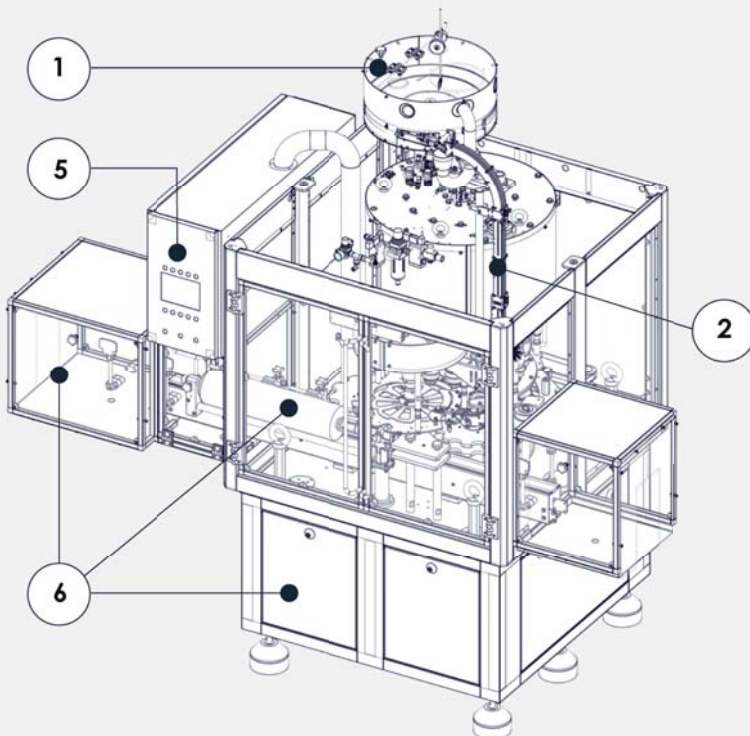

CAPPER FOR
PRE-THREADED IRREGULAR
GEOMETRY, LARGE AND
ALUMINUM CAPS

EURO VP

SPEED PRODUCTION	UP TO 1.200 BPM / 72.000 BPH
MAIN MARKET	BEVERAGE • FOOD • CHEMICAL • PHARMACEUTICAL
CAPS APPLICATION	PRE-THREADED IRREGULAR GEOMETRY AND LARGE PLASTIC CAPS • ALUMINUM PRE-THREADED CAPS
CLOSURE HEADS	MAGNETIC SYNCHRONOUS HEADS • HYSTERESIS HEADS
VERSIONS	
STANDARD	STRUCTURE WITH PAINTED STEEL COMPONENTS. NOT WASHABLE
INOX EXTERNAL SURFACES (I.E.S.)	EXTERNAL STAINLESS STEEL COMPONENTS. SUITABLE FOR WASHING OF THE CAPPING ZONE
WASHABLE	STAINLESS STEEL COMPONENTS. SUITABLE FOR COMPLETE WASHING (THANKS TO GASKETS AND LABYRINTHS) OF THE CORKER
OPTIONS	
ON CAPS CHUTE	OVERTURNED CAPS AUTOMATIC EJECTOR (A.E.D.) • CAPS WASHING • IONIZER/DUST EXTRACTION ON THE CAPS CHUTE • UV LAMP • BOTTLE NECK CLEANING • STEAM INJECTION
QUICK FORMAT CHANGE	SORTER (MANUAL OR AUTOMATIC) • CAPS CHUTE • PICK & PLACE • CONTAINERS HANDLING
OTHER	MOTORIZED HEIGHT ADJUSTMENT (STANDARD FOR "FREE STANDING" VERSION) • CENTRALIZED LUBRICATION • MULTIBODY • CAPS ELEVATOR • CAPS BUFFER: DYNAMIC CHUTE, TWIN HOPPER, FLAT BUFFER
FT SYSTEM INSPECTIONS	CAPS INSPECTION BEFORE CAPPING (QT) • CAPS/FOIL PRESENCE • CORRECT CAPS APPLICATION • FILLING LEVEL CONTROL • QUALITY CONTROL STATION (QCS: REMOVAL TORQUE, FILL LEVEL, WEIGHT, O ₂ , CO ₂ , LEAK)

1. CAPS SORTER • 2. CAPS DISTRIBUTION • 3. PICK & PLACE • 4. CLOSURE HEADS • 5. ELECTRICAL BOARD • 6. SAFETY GUARDS

FREE STANDING EXECUTION

CAPPING TURRET ONLY EXECUTION

EURO VP

EURO VP - 20 heads capper with VP322 closure heads

Caps presence check device

Pre-threaded aluminium caps gripper

CAPPER FOR PRE-THREADED IRREGULAR GEOMETRY, LARGE AND ALUMINUM CAPS

AROL
(Head Quarter)
viale Italia, 193
14053 CANELLI (AT) - ITALY
ph. +39 0141 820500