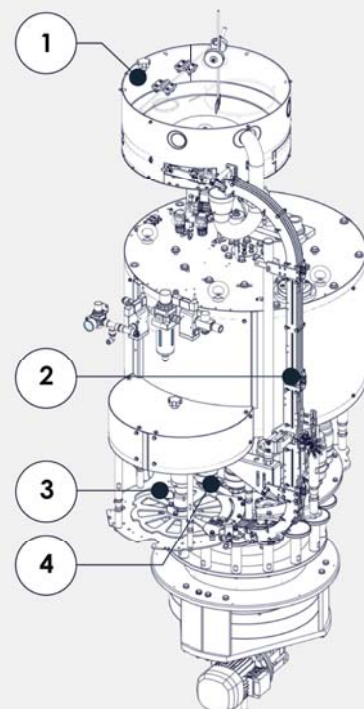

CAPPER FOR
PRE-THREADED IRREGULAR
GEOMETRY, LARGE AND
ALUMINUM CAPS

EURO VP

SPEED PRODUCTION	UP TO 1.200 BPM / 72.000 BPH
MAIN MARKET	BEVERAGE • FOOD • CHEMICAL • PHARMACEUTICAL
CAPS APPLICATION	PRE-THREADED IRREGULAR GEOMETRY AND LARGE PLASTIC CAPS • ALUMINUM PRE-THREADED CAPS
CLOSURE HEADS	MAGNETIC SYNCHRONOUS HEADS • HYSTERESIS HEADS
VERSIONS	
STANDARD	STRUCTURE WITH PAINTED STEEL COMPONENTS. NOT WASHABLE
INOX EXTERNAL SURFACES (I.E.S.)	EXTERNAL STAINLESS STEEL COMPONENTS. SUITABLE FOR WASHING OF THE CAPPING ZONE
WASHABLE	STAINLESS STEEL COMPONENTS. SUITABLE FOR COMPLETE WASHING (THANKS TO GASKETS AND LABYRINTHS) OF THE CORKER
OPTIONS	
ON CAPS CHUTE	OVERTURNED CAPS AUTOMATIC EJECTOR (A.E.D.) • CAPS WASHING • IONIZER/DUST EXTRACTION ON THE CAPS CHUTE • UV LAMP • BOTTLE NECK CLEANING • STEAM INJECTION
QUICK FORMAT CHANGE	SORTER (MANUAL OR AUTOMATIC) • CAPS CHUTE • PICK & PLACE • CONTAINERS HANDLING
OTHER	MOTORIZED HEIGHT ADJUSTMENT (STANDARD FOR "FREE STANDING" VERSION) • CENTRALIZED LUBRICATION • MULTIBODY • CAPS ELEVATOR • CAPS BUFFER: DYNAMIC CHUTE, TWIN HOPPER, FLAT BUFFER
FT SYSTEM INSPECTIONS	CAPS INSPECTION BEFORE CAPPING (QT) • CAPS/FOIL PRESENCE • CORRECT CAPS APPLICATION • FILLING LEVEL CONTROL • QUALITY CONTROL STATION (QCS: REMOVAL TORQUE, FILL LEVEL, WEIGHT, O ₂ , CO ₂ , LEAK)

1. CAPS SORTER • 2. CAPS DISTRIBUTION • 3. PICK & PLACE • 4. CLOSURE HEADS • 5. ELECTRICAL BOARD • 6. SAFETY GUARDS

FREE STANDING EXECUTION

CAPPING TURRET ONLY EXECUTION

EURO VP

EURO VP - 20 heads capper with VP322 closure heads

Caps presence check device

Pre-threaded aluminium caps gripper

CAPPER FOR PRE-THREADED IRREGULAR GEOMETRY, LARGE AND ALUMINUM CAPS

AROL
(Head Quarter)
viale Italia, 193
14053 CANELLI (AT) - ITALY
ph. +39 0141 820500